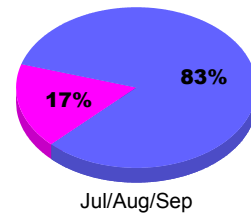

**Club Results 2010-2011**

Goal, New, Dropped, Gain/Loss

**MEMBERSHIP**

Membership Results  
2010-2011

Membership  
2009-2010

Month	Net Memb Goal	Actual New Memb	Actual Dropped Memb	Gain/Loss of Memb	Gain/Loss of Memb
Jul/Aug/Sep	2	29	-38	-9	-27
<b>Totals</b>	<b>2</b>	<b>29</b>	<b>-38</b>	<b>-9</b>	<b>-27</b>

**Membership Results 2010-2011**

Goal, New, Dropped, Gain/Loss

**Comparison of Club Gain/Loss**

Current Year Compared to the Previous Year

**Comparison of Membership Gain/Loss**

Current Year Compared to the Previous Year

**YTD Status Quo Clubs 2010-2011**

Status Quo Clubs Compared to Status Quo Members

**Gender Comparison 2010-2011**

Male Female